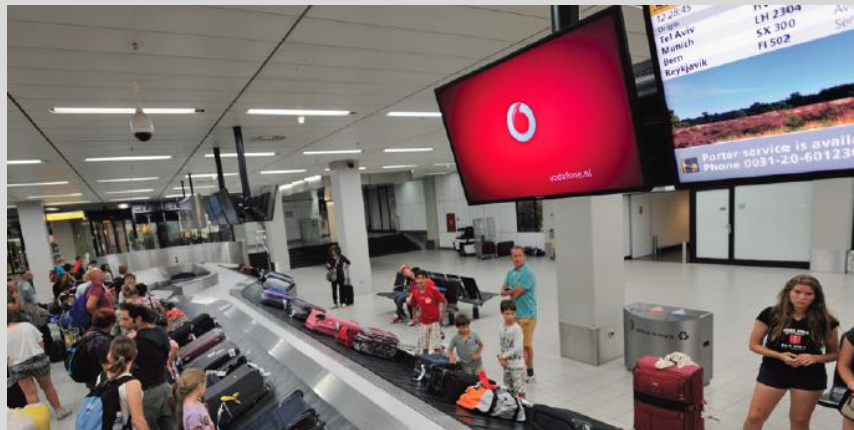

Amsterdam airport advertising

wtm [EU] outdoor ads

Digital Reclaim Network

Location: Arrivals

Duration: 1 week

Network size: 76 screens

Number of advertiser: 5

Audience: 379.000/booking period

Media costs: € 6.000,00

Size: 930 x 523 mm

All prices plus VAT.