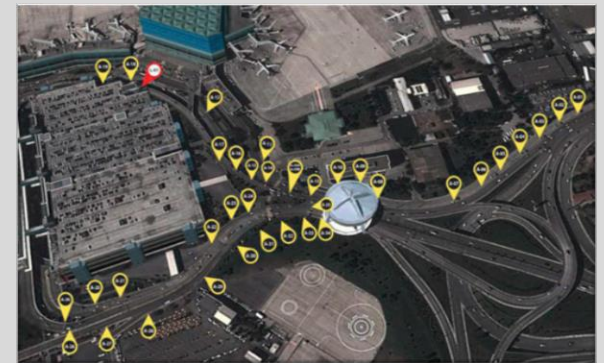

## Billboard

**Location:** Atatürk airport

**Audience:** € 850.000,00 / day

**Duration:** flexible

**Size:** 200 x 300 cm

**Network size:** 36 surfaces

**Price per surface:** from € 9.200,00 / day

All prices plus VAT.

# Billboard advertising Istanbul

wtm [  ] outdoor ads

## Metro Billboard

**Location:** underground 47 stations

**Duration:** weekly

**Network size:** 115 surfaces

**Audience:** 850.000/ day

**Size:** 348 x 198 cm

All prices plus VAT.

## Light BOX

**Location:** underground

**Duration:** weekly

**Network size:** 13 surfaces

**Audience:** 550.000/ day

All prices plus VAT.