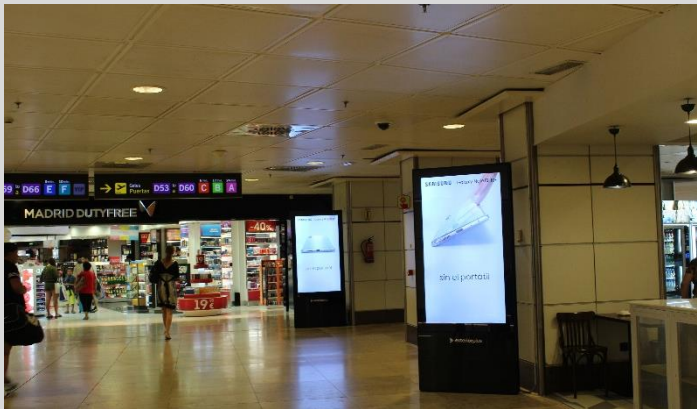

Madrid airport advertising

wtm [ ] outdoor ads

Digital Network Departures

Location: T1, T2, T3, T4 & T5

Duration: 1 week

Quantity: 46 screens

Spot length: 10sec

Media costs: € 17.950,00

Techn. costs: € 1.400,00

Advertisers: max. 8

Resolution: 1080 x 1920 px

All prices plus VAT.